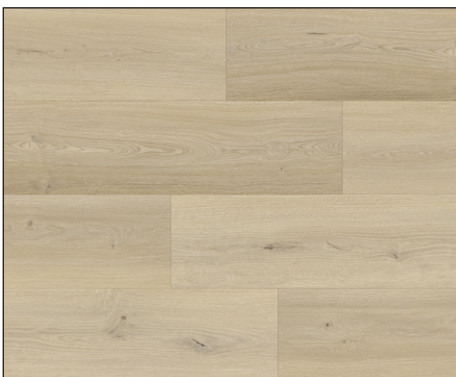

SPLENDID

The Nobility waterproof collection redefines durability with 5mm thick planks and an expansive 7" x 59" profile. Engineered to withstand the rigors of daily life, the 20 mil wear layer ensures your floors stay pristine in even the busiest homes.

STATELY