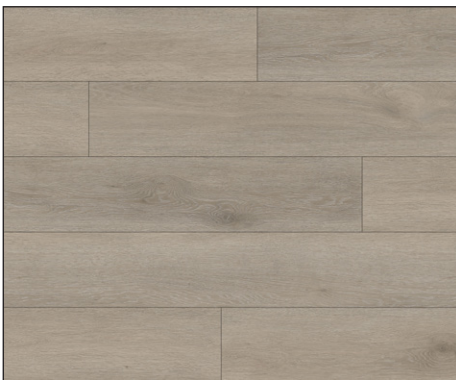

SPLENDID

The Nobility waterproof collection redefines durability with 5mm thick planks and an expansive 7" x 59" profile. Engineered to withstand the rigors of daily life, the 20 mil wear layer ensures your floors stay pristine in even the busiest homes.

NOBLE